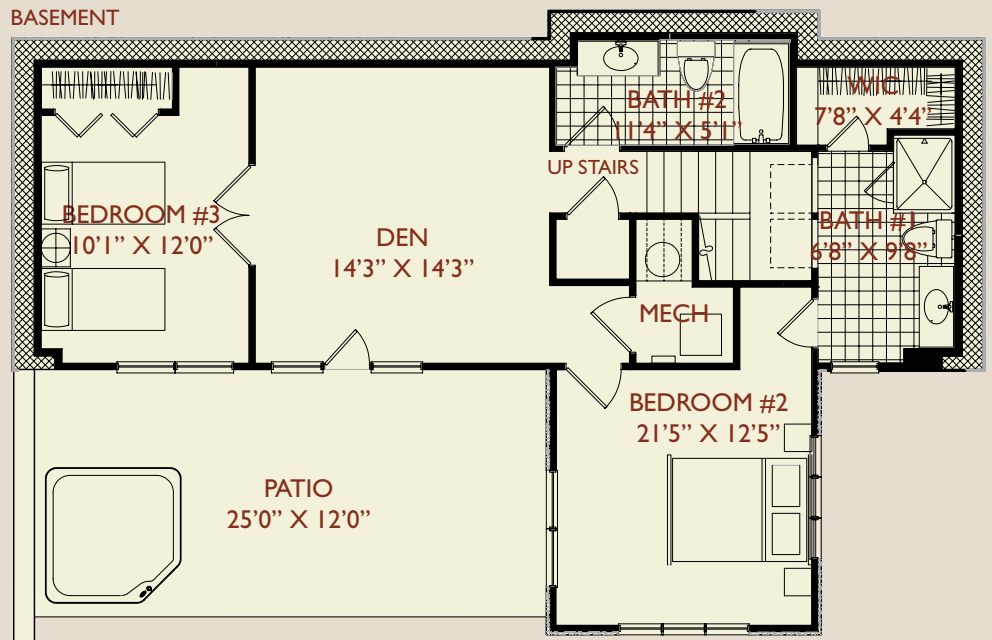

Chestnut Cove

MAIN

BASEMENT

INTERIOR - 1,870 SQ FT
EXTERIOR - 564 SQ FT
LOFT/STORAGE - 354 SQ FT
TOTAL SQ FT - 2,788

Chestnut Cove

THE COTTAGES AT CHESTNUT COVE

MAGGIE VALLEY
CLUB